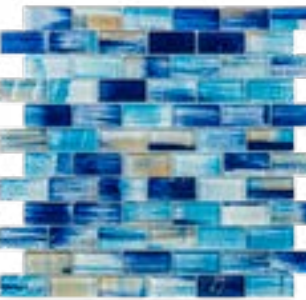

ML - 323 IRIDIUM SURFACE (6mm)

Turquoise

ML - 325 IRIDIUM SURFACE (6mm)

Turquoise

ML - 353 STONE EFFECT (6mm)

Multicolor Mix

ML - 355 STONE EFFECT (6mm)

Multicolor Mix