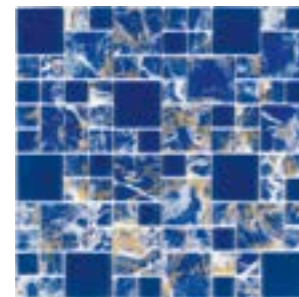

Mix Cobalt Blue

ML - 115 GALAXY EFFECT (6mm)

Night Blue

ML - 121 GALAXY EFFECT (6mm)

Night Blue

ML - 123 GALAXY EFFECT (6mm)

Night Blue

ML - 131 BRUSHED (6mm)

Hand Paint Blue - Beige

ML - 133 BRUSHED (6mm)

Hand Paint Blue - Beige

ML - 135 BRUSHED (6mm)

Mix Hand Paint Blue - Beige

ML - 201 LUSTERED (6mm)

Pattern Turquoise Blue

ML - 141 STONE EFFECT (6mm)

Cobalt Blue

ML - 143 STONE EFFECT (6mm)

Mix Cobalt Blue

ML - 233 BRUSHED (6mm)

Hand Paint Sky Gray

ML - 215 LUSTERED (6mm)

Pattern IRD Black

ML - 181 GRAIN EFFECT (6mm)