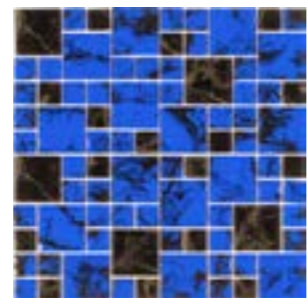

Ocean Black

ML - 185 GRAIN EFFECT (6mm)