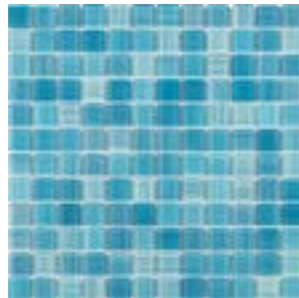

Mix Cobalt Blue

ML - 115 GALAXY EFFECT (6mm)

Night Blue

ML - 121 GALAXY EFFECT (6mm)

Night Blue

ML - 123 GALAXY EFFECT (6mm)

Night Blue

ML - 131 BRUSHED (6mm)

Hand Paint Blue - Beige

ML - 133 BRUSHED (6mm)

Hand Paint Blue - Beige

ML - 135 BRUSHED (6mm)

Mix Hand Paint Blue - Beige

ML - 201 LUSTERED (6mm)

Pattern Turquoise Blue

ML - 141 STONE EFFECT (6mm)

Cobalt Blue

ML - 143 STONE EFFECT (6mm)

Mix Cobalt Blue

ML - 233 BRUSHED (6mm)

Hand Paint Sky Gray

ML - 215 LUSTERED (6mm)

Pattern IRD Black

ML - 181 GRAIN EFFECT (6mm)