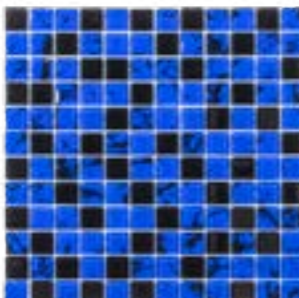

Mix Cobalt Blue

ML - 115 GALAXY EFFECT (6mm)

Night Blue

ML - 121 GALAXY EFFECT (6mm)

Night Blue

ML - 123 GALAXY EFFECT (6mm)

Night Blue

ML - 131 BRUSHED (6mm)

Hand Paint Blue - Beige

ML - 133 BRUSHED (6mm)

Hand Paint Blue - Beige

ML - 135 BRUSHED (6mm)

Mix Hand Paint Blue - Beige

ML - 201 LUSTERED (6mm)

Pattern Turquoise Blue

ML - 141 STONE EFFECT (6mm)

Cobalt Blue

ML - 143 STONE EFFECT (6mm)

Mix Cobalt Blue

ML - 233 BRUSHED (6mm)

Hand Paint Sky Gray

ML - 215 LUSTERED (6mm)

Pattern IRD Black

ML - 181 GRAIN EFFECT (6mm)

Ocean Black

ML - 183 GRAIN EFFECT (6mm)

Ocean Black

ML - 185 GRAIN EFFECT (6mm)

Ocean Black

ML - 73 BARCODE EFFECT (6mm)

Hand Paint Sky Blue

GLASS MOSAIC COLLECTIONS