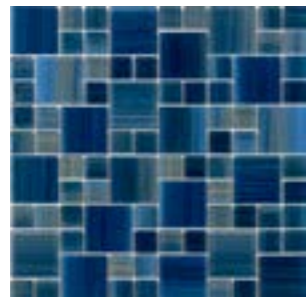

Hand Paint Cobalt - Beige

ML - 85 BRUSHED (6mm)