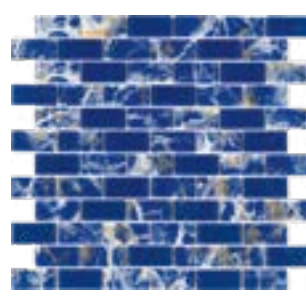

Mix Cobalt Blue

ML - 115 GALAXY EFFECT (6mm)

Night Blue

ML - 121 GALAXY EFFECT (6mm)

Night Blue

ML - 123 GALAXY EFFECT (6mm)

Night Blue

ML - 131 BRUSHED (6mm)

Hand Paint Blue - Beige

ML - 133 BRUSHED (6mm)

Hand Paint Blue - Beige

ML - 135 BRUSHED (6mm)

Mix Hand Paint Blue - Beige

ML - 201 LUSTERED (6mm)

Pattern Turquoise Blue

ML - 141 STONE EFFECT (6mm)

Cobalt Blue

ML - 143 STONE EFFECT (6mm)

Mix Cobalt Blue

ML - 233 BRUSHED (6mm)

Hand Paint Sky Gray

ML - 215 LUSTERED (6mm)

Pattern IRD Black

ML - 181 GRAIN EFFECT (6mm)