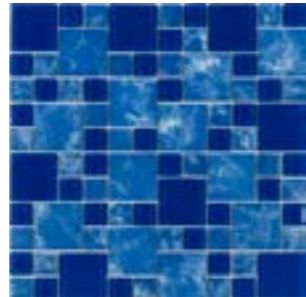

ML - 15 BRUSHED (6mm)

Hand Paint Sea Blue

ML - 31 OCEAN EFFECT (6mm)

Cobalt Blue

ML - 33 OCEAN EFFECT (6mm)

Mix Cobalt Blue

ML - 35 OCEAN EFFECT (6mm)

Cobalt Blue

ML - 41 IRIDIUM SURFACE (6mm)

Patterned Blue

ML - 43 IRIDIUM SURFACE (6mm)

Patterned Mix Blue

ML - 55 LUSTERED (6mm)

Iridium Blue

ML - 63 BRUSHED (6mm)

Hand Paint Blue Mix