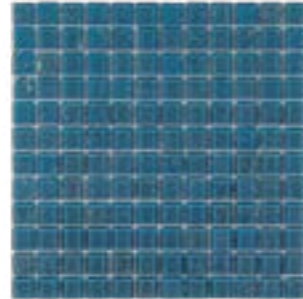

Mix Cobalt Blue

ML - 115 GALAXY EFFECT (6mm)

Night Blue

ML - 121 GALAXY EFFECT (6mm)

Night Blue

ML - 123 GALAXY EFFECT (6mm)

Night Blue

ML - 131 BRUSHED (6mm)