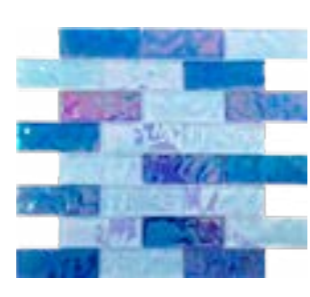

Patterned Mix Blue

ML - 43 IRIDIUM SURFACE (6mm)