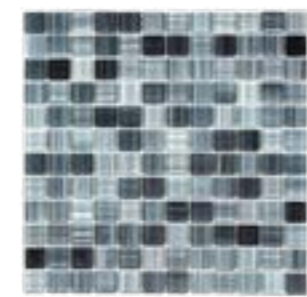

Mix Cobalt Blue

ML - 115 GALAXY EFFECT (6mm)

Night Blue

ML - 121 GALAXY EFFECT (6mm)

Night Blue

ML - 123 GALAXY EFFECT (6mm)

Night Blue

ML - 131 BRUSHED (6mm)

Hand Paint Blue - Beige

ML - 133 BRUSHED (6mm)

Hand Paint Blue - Beige

ML - 135 BRUSHED (6mm)

Mix Hand Paint Blue - Beige

ML - 201 LUSTERED (6mm)

Pattern Turquoise Blue

ML - 141 STONE EFFECT (6mm)

Cobalt Blue

ML - 143 STONE EFFECT (6mm)

Mix Cobalt Blue

ML - 233 BRUSHED (6mm)

Hand Paint Sky Gray

ML - 215 LUSTERED (6mm)

Pattern IRD Black

ML - 181 GRAIN EFFECT (6mm)