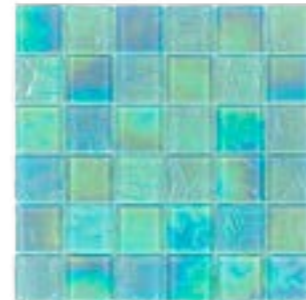

ML - 325 IRIDIUM SURFACE (6mm)