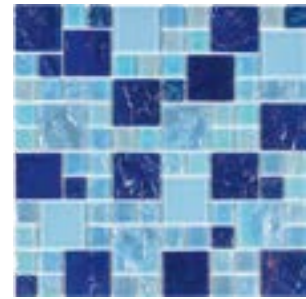

ML - 85 BRUSHED (6mm)

Hand Paint Cobalt - Beige

ML - 91 BRUSHED (6mm)

Hand Paint Cobalt - Beige

ML - 93 BRUSHED (6mm)

Hand Paint Cobalt - Beige

GLASS MOSAIC COLLECTIONS

ML - 163 LUSTERED (6mm)

Mix Cobalt Blue

ML - 115 GALAXY EFFECT (6mm)

Night Blue

ML - 121 GALAXY EFFECT (6mm)

Night Blue

ML - 123 GALAXY EFFECT (6mm)

Night Blue

ML - 131 BRUSHED (6mm)