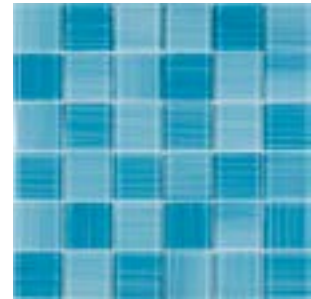

# MOSAICS OF THE WORLD<sup>®</sup>

*By*

**MILE** **STONE**

**GLASS MOSAIC COLLECTIONS**

[www.mosaicsoftheworld.com](http://www.mosaicsoftheworld.com)

GLASS MOSAIC COLLECTIONS

ML - 01 BRUSHED (6mm)

Hand Paint Sky Blue

ML - 03 BRUSHED (6mm)

Hand Paint Sky Blue

ML - 05 BRUSHED (6mm)

Hand Paint Sky Blue

ML - 11 BRUSHED (6mm)

Hand Paint Sea Blue

ML - 13 BRUSHED (6mm)

Hand Paint Sea Blue