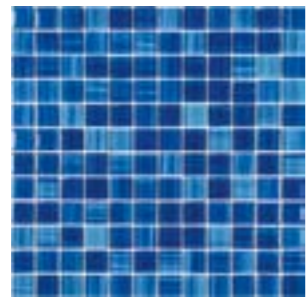

ML - 03 BRUSHED (6mm)

Hand Paint Sky Blue

ML - 05 BRUSHED (6mm)

Hand Paint Sky Blue

ML - 11 BRUSHED (6mm)

Hand Paint Sea Blue

ML - 13 BRUSHED (6mm)

Hand Paint Sea Blue

ML - 15 BRUSHED (6mm)

Hand Paint Sea Blue

ML - 31 OCEAN EFFECT (6mm)

Cobalt Blue

ML - 33 OCEAN EFFECT (6mm)

Mix Cobalt Blue

ML - 35 OCEAN EFFECT (6mm)

Cobalt Blue

ML - 41 IRIDIUM SURFACE (6mm)

Patterned Blue

ML - 43 IRIDIUM SURFACE (6mm)

Patterned Mix Blue

ML - 55 LUSTERED (6mm)

Iridium Blue

ML - 63 BRUSHED (6mm)

Hand Paint Blue Mix