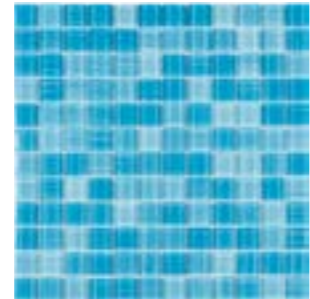

# MOSAICS OF THE WORLD<sup>®</sup>

*By*

**MILE** **STONE**

**GLASS MOSAIC COLLECTIONS**

[www.mosaicsoftheworld.com](http://www.mosaicsoftheworld.com)

GLASS MOSAIC COLLECTIONS

ML - 01 BRUSHED (6mm)

Hand Paint Sky Blue

ML - 03 BRUSHED (6mm)

Hand Paint Sky Blue

ML - 05 BRUSHED (6mm)

Hand Paint Sky Blue

ML - 11 BRUSHED (6mm)

Hand Paint Sea Blue

ML - 13 BRUSHED (6mm)

Hand Paint Sea Blue

ML - 15 BRUSHED (6mm)

Hand Paint Sea Blue

ML - 31 OCEAN EFFECT (6mm)

Cobalt Blue

ML - 33 OCEAN EFFECT (6mm)

Mix Cobalt Blue

ML - 35 OCEAN EFFECT (6mm)

Cobalt Blue