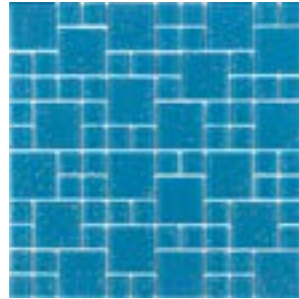

ML - 85 BRUSHED (6mm)

Hand Paint Cobalt - Beige

ML - 91 BRUSHED (6mm)

Hand Paint Cobalt - Beige

ML - 93 BRUSHED (6mm)

Hand Paint Cobalt - Beige

GLASS MOSAIC COLLECTIONS

ML - 163 LUSTERED (6mm)

Mix Cobalt Blue

ML - 115 GALAXY EFFECT (6mm)

Night Blue

ML - 121 GALAXY EFFECT (6mm)

Night Blue

ML - 123 GALAXY EFFECT (6mm)

Night Blue

ML - 131 BRUSHED (6mm)