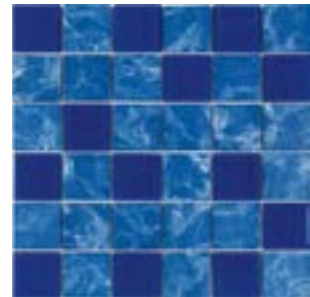

ML - 03 BRUSHED (6mm)

Hand Paint Sky Blue

ML - 05 BRUSHED (6mm)

Hand Paint Sky Blue

ML - 11 BRUSHED (6mm)

Hand Paint Sea Blue

ML - 13 BRUSHED (6mm)

Hand Paint Sea Blue

ML - 15 BRUSHED (6mm)

Hand Paint Sea Blue

ML - 31 OCEAN EFFECT (6mm)

Cobalt Blue

ML - 33 OCEAN EFFECT (6mm)

Mix Cobalt Blue

ML - 35 OCEAN EFFECT (6mm)

Cobalt Blue