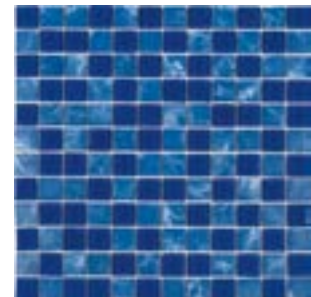

ML - 15 BRUSHED (6mm)

Hand Paint Sea Blue

ML - 31 OCEAN EFFECT (6mm)

Cobalt Blue

ML - 33 OCEAN EFFECT (6mm)

Mix Cobalt Blue

ML - 35 OCEAN EFFECT (6mm)

Cobalt Blue

ML - 41 IRIDIUM SURFACE (6mm)

Patterned Blue

ML - 43 IRIDIUM SURFACE (6mm)

Patterned Mix Blue

ML - 55 LUSTERED (6mm)

Iridium Blue

ML - 63 BRUSHED (6mm)

Hand Paint Blue Mix