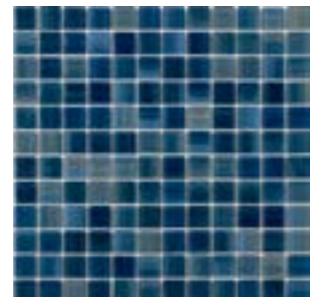

ML - 15 BRUSHED (6mm)

Hand Paint Sea Blue

ML - 31 OCEAN EFFECT (6mm)

Cobalt Blue

ML - 33 OCEAN EFFECT (6mm)

Mix Cobalt Blue

ML - 35 OCEAN EFFECT (6mm)

Cobalt Blue

ML - 41 IRIDIUM SURFACE (6mm)

Patterned Blue

ML - 43 IRIDIUM SURFACE (6mm)

Patterned Mix Blue

ML - 55 LUSTERED (6mm)

Iridium Blue

ML - 63 BRUSHED (6mm)

Hand Paint Blue Mix

ML - 85 BRUSHED (6mm)

Hand Paint Cobalt - Beige

ML - 91 BRUSHED (6mm)

Hand Paint Cobalt - Beige

ML - 93 BRUSHED (6mm)

Hand Paint Cobalt - Beige

GLASS MOSAIC COLLECTIONS

ML - 163 LUSTERED (6mm)

Mix Cobalt Blue

ML - 115 GALAXY EFFECT (6mm)

Night Blue

ML - 121 GALAXY EFFECT (6mm)

Night Blue

ML - 123 GALAXY EFFECT (6mm)

Night Blue

ML - 131 BRUSHED (6mm)