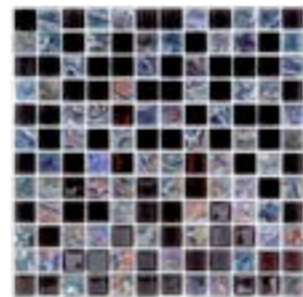

Cobalt Blue

ML - 143 STONE EFFECT (6mm)

Mix Cobalt Blue

ML - 233 BRUSHED (6mm)

Hand Paint Sky Gray

ML - 215 LUSTERED (6mm)

Pattern IRD Black

ML - 181 GRAIN EFFECT (6mm)