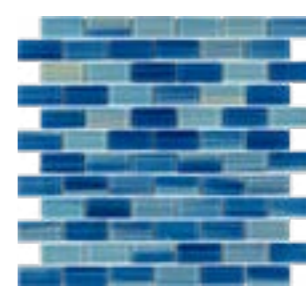

Hand Paint Blue - Beige

ML - 173 BRUSHED (6mm)