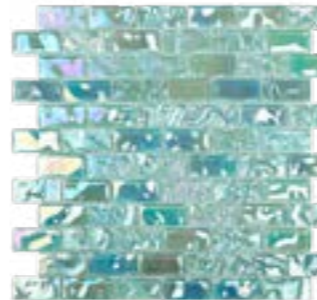

ML - 323 IRIDIUM SURFACE (6mm)