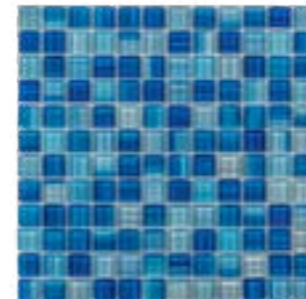

Hand Paint Blue - Beige

GLASS MOSAIC COLLECTIONS

ML - 171 BRUSHED (6mm)