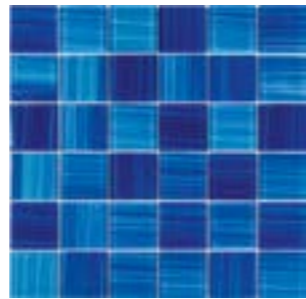

# MOSAICS OF THE WORLD<sup>®</sup>

*By*

**MILE** **STONE**

**GLASS MOSAIC COLLECTIONS**

[www.mosaicsoftheworld.com](http://www.mosaicsoftheworld.com)

GLASS MOSAIC COLLECTIONS

ML - 01 BRUSHED (6mm)

Hand Paint Sky Blue

ML - 03 BRUSHED (6mm)

Hand Paint Sky Blue

ML - 05 BRUSHED (6mm)

Hand Paint Sky Blue

ML - 11 BRUSHED (6mm)

Hand Paint Sea Blue

ML - 13 BRUSHED (6mm)

Hand Paint Sea Blue

ML - 15 BRUSHED (6mm)

Hand Paint Sea Blue

ML - 31 OCEAN EFFECT (6mm)

Cobalt Blue

ML - 33 OCEAN EFFECT (6mm)

Mix Cobalt Blue

ML - 35 OCEAN EFFECT (6mm)

Cobalt Blue