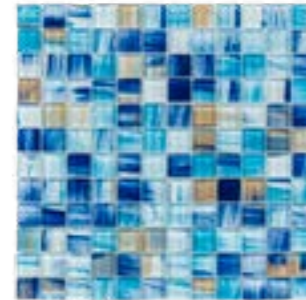

ML - 323 IRIDIUM SURFACE (6mm)

Turquoise

ML - 325 IRIDIUM SURFACE (6mm)

Turquoise

ML - 353 STONE EFFECT (6mm)

Multicolor Mix

ML - 355 STONE EFFECT (6mm)

Multicolor Mix