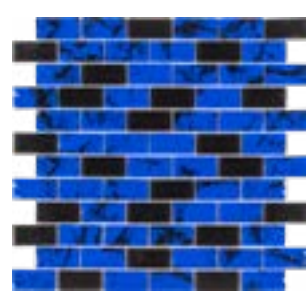

Cobalt Blue

ML - 143 STONE EFFECT (6mm)

Mix Cobalt Blue

ML - 233 BRUSHED (6mm)

Hand Paint Sky Gray

ML - 215 LUSTERED (6mm)

Pattern IRD Black

ML - 181 GRAIN EFFECT (6mm)

Ocean Black

ML - 183 GRAIN EFFECT (6mm)

Ocean Black

ML - 185 GRAIN EFFECT (6mm)

Ocean Black

ML - 73 BARCODE EFFECT (6mm)

Hand Paint Sky Blue

GLASS MOSAIC COLLECTIONS