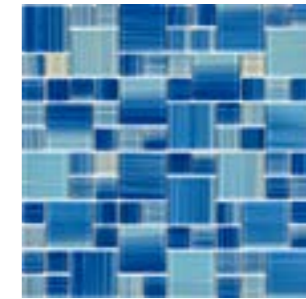

ML - 171 BRUSHED (6mm)

Hand Paint Blue - Beige

ML - 173 BRUSHED (6mm)

Hand Paint Blue - Beige

ML - 175 BRUSHED (6mm)

Mix Hand Paint Blue - Beige

ML - 253 BRUSHED (6mm)

Turquoise